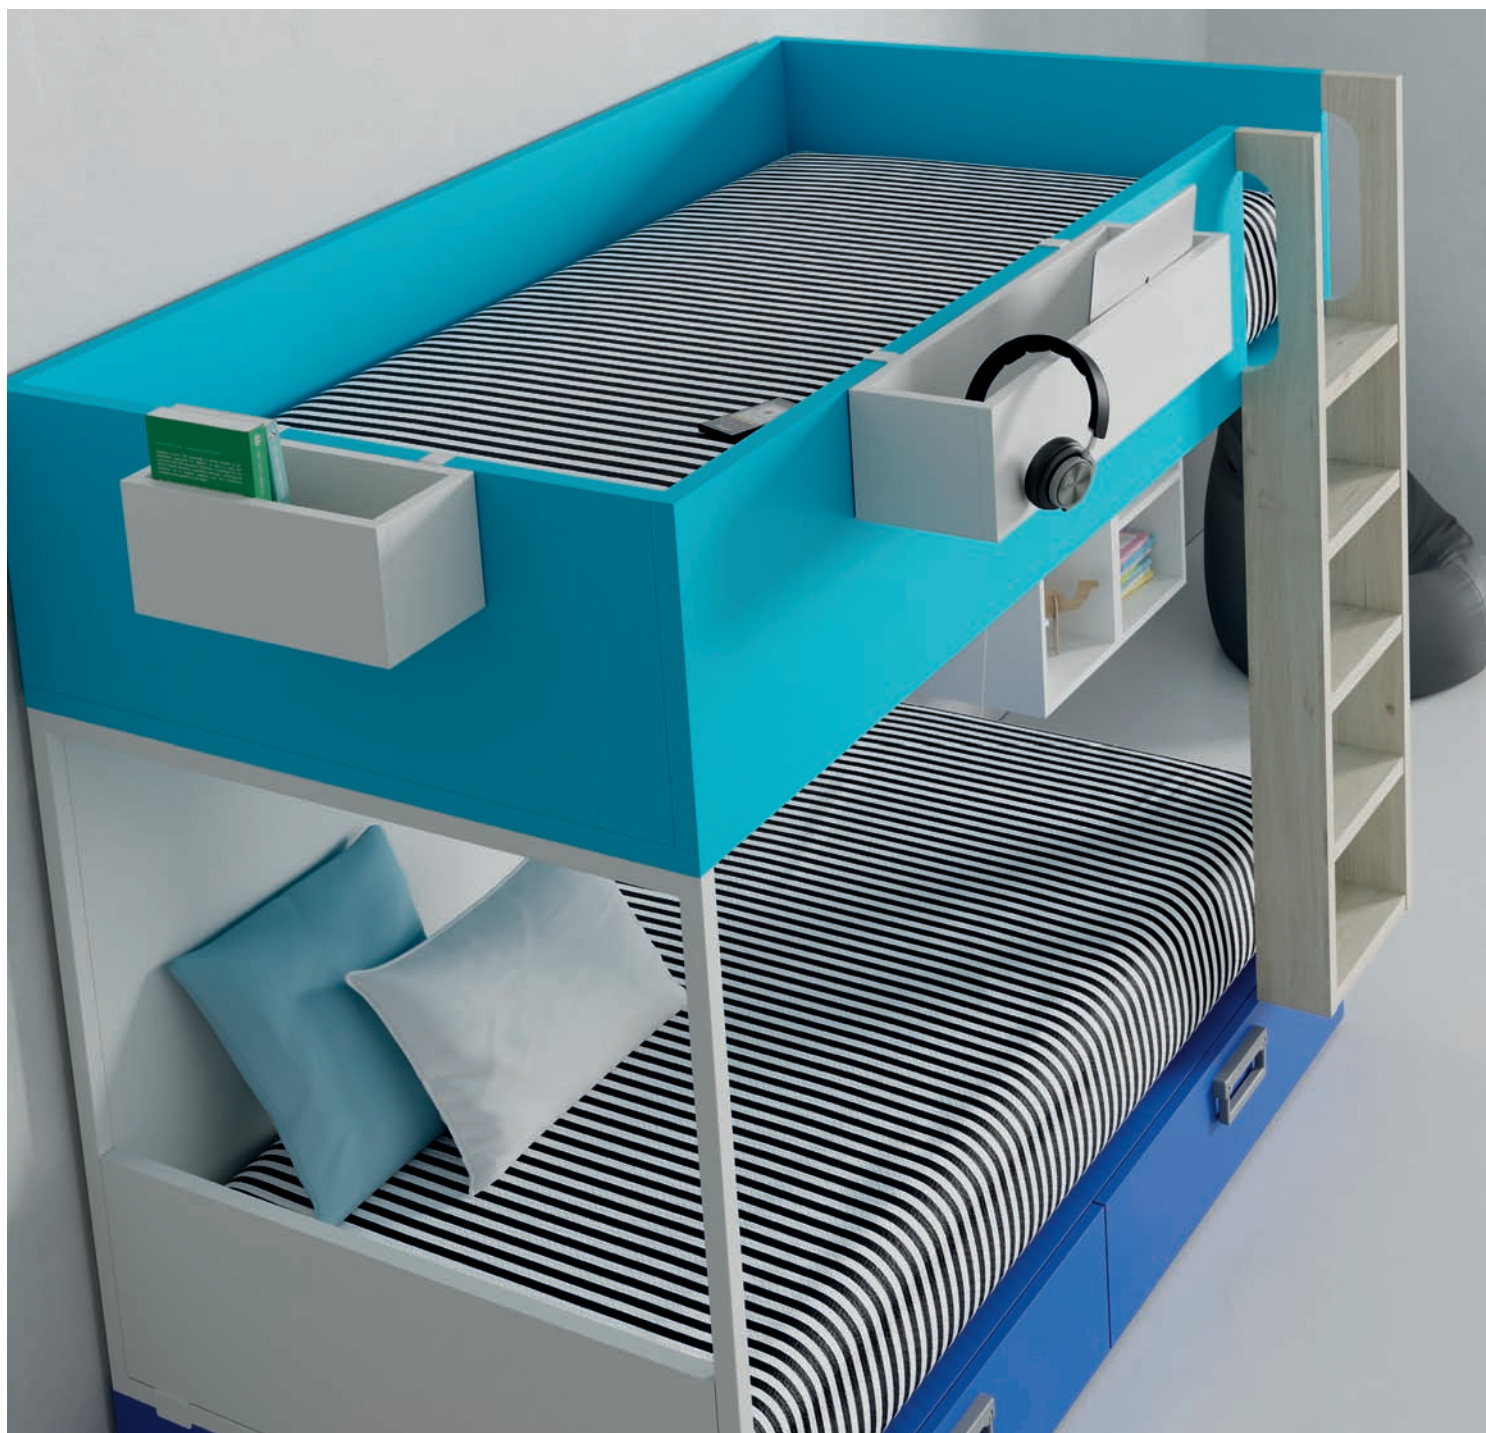

**MIENTRAS POL
ESCUCHA MÚSICA,
DANIEL LEE UN
CÓMIC. UN
ESPACIO PARA
DOS EN EL QUE
CABEN TODOS LOS
SUEÑOS./ WHILE
POL LISTENS MUSIC,
DANIEL READS A
COMIC. A SPACE FOR
ALL IN WHICH MANY
DREAMS WILL FIT.**