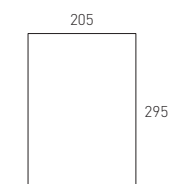

The Canopy bed with canopy, couch with inside storage is available in colour combination finishes; Nordic, Veronese and Sand. Dress up your bedroom in a natural, soft way.

— **medidas**
measurement